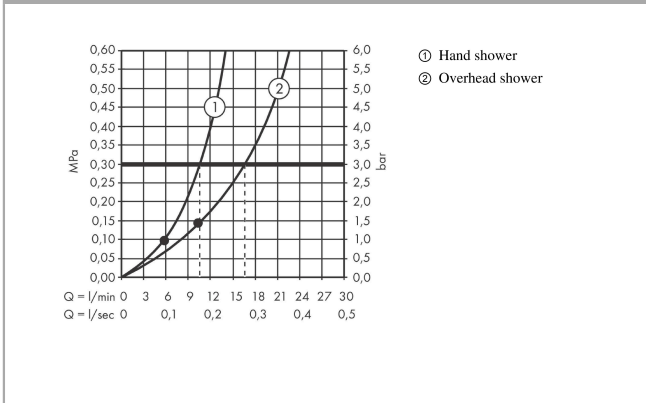

Raindance Select S
Showerpipe 240 1jet PowderRain with thermostat
Finish: **Chrome** Article Number: **27633000**

Product image

Scale drawing

Flowchart