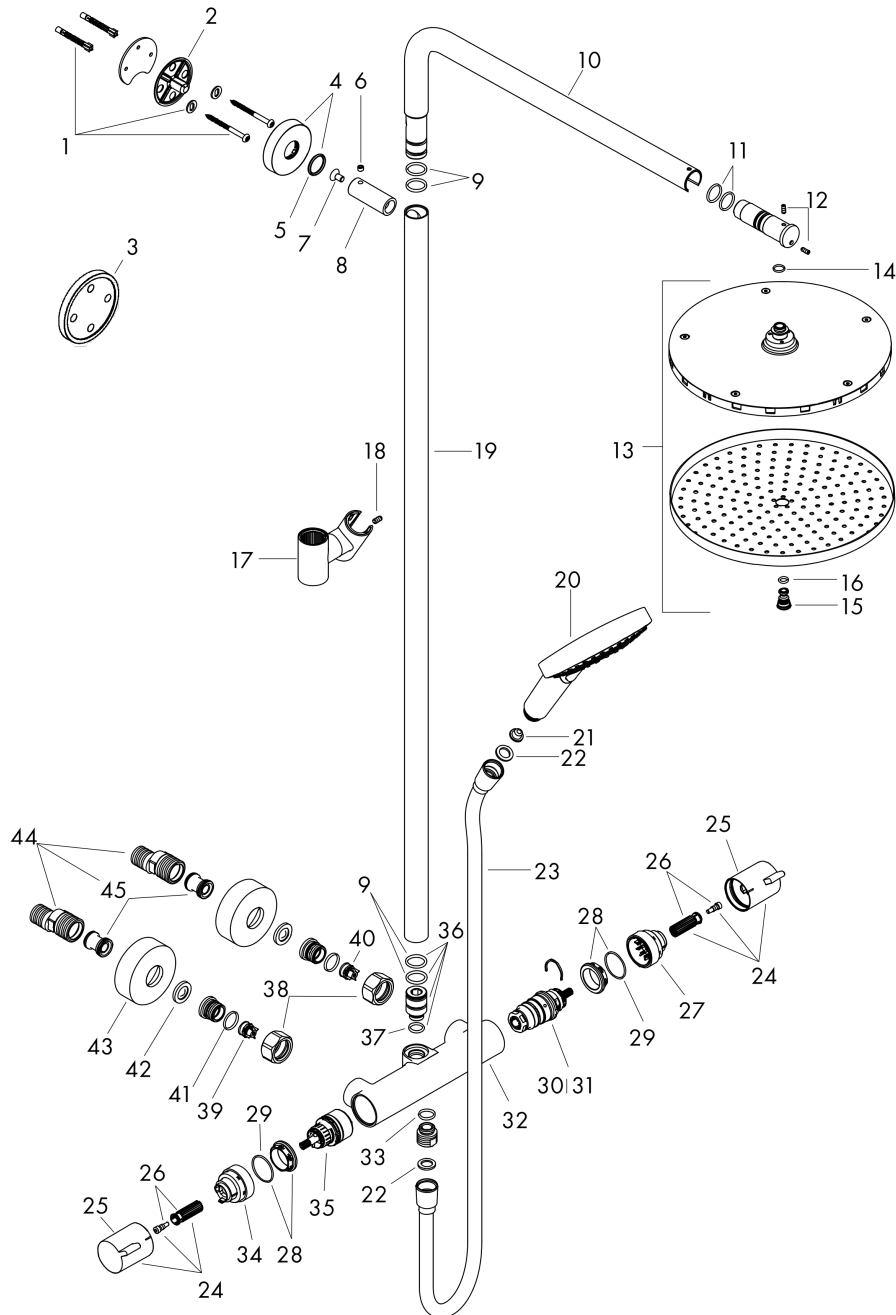

Raindance Select S
Showerpipe 240 1jet PowderRain with thermostat
Finish: **Chrome** Article Number: **27633000**

Exploded Drawing

Year of production: >12/20

Raindance Select S
Showerpipe 240 1jet PowderRain with thermostat
Finish: **Chrome** Article Number: **27633000**

Spare part list

Year of production: >12/20

Pos.	Description	Article Number	Price	PU
1	mounting set	96179000	€ 11,66	1
2	wall flange	95688000	€ 28,92	1
3	tile-matching-disk 7 mm	95239000	€ 14,28	1
4	escutcheon Ø 60 mm	95692000	€ 18,80	1
5	O-ring 20x2,5	92602000	€ 5,36	1
6	hollow set screw M6x5	98447000	€ 3,33	1
7	screw	92137000	€ 5,36	1
8	sleeve	92166000	€ 36,89	1
9	O-ring 17x2,5	98387000	€ 3,33	1
10	shower arm	98493000	€ 256,68	1
11	O-ring 17x2	98199000	€ 3,33	1
12	hollow set screw M4x10	97667000	€ 3,33	1
13	head shower Ø 240 mm	93464000	€ 385,08	1
14	O-ring 10x1,5	98123000	€ 3,33	1
15	screw	95796000	€ 28,92	1
16	O-ring 7x2	98419000	€ 3,33	1
17	support, assy	95480000	€ 72,47	1
18	hollow set screw M5x10	97672000	€ 3,33	1
19	pipe 930 mm / Ø 25 mm	98496000	€ 166,48	1
20	handshower	26014000	-	1
21	filter	92672000	€ 5,36	1
22	seal	98058000	€ 3,33	1
23	shower hose Isiflex'B 1,60 m	28276000	-	1
24	handle	95836000	€ 28,92	1
25	pushbutton	92848000	€ 5,36	1
26	handle fixing set	95843000	€ 8,69	1
27	safety set	95839000	€ 18,80	1
28	nut	98913000	€ 18,80	1
29	O-ring 26x1,5	98390000	€ 3,33	1
30	thermostat cartridge	98282000	€ 103,17	1
31	cartridge for exchanged connections	92373000	€ 256,68	1
32	Thermostat	92850000	€ 338,79	1
33	O-ring 14x2	98129000	€ 3,33	1
34	stop ring for flow control	95927000	€ 28,92	1
35	shut off unit with selector	98283000	€ 72,47	1
36	connecting thread	92861000	€ 28,92	1
37	O-ring 12x2,25	98382000	€ 3,33	1
38	set of nuts	96157000	€ 28,92	1
39	non return valve (pressure-resistant up to 2 MPa)	93136000	€ 28,92	1
40	non return valve	96737000	€ 28,92	1
41	O-ring 17x1,5	98137000	€ 3,33	1